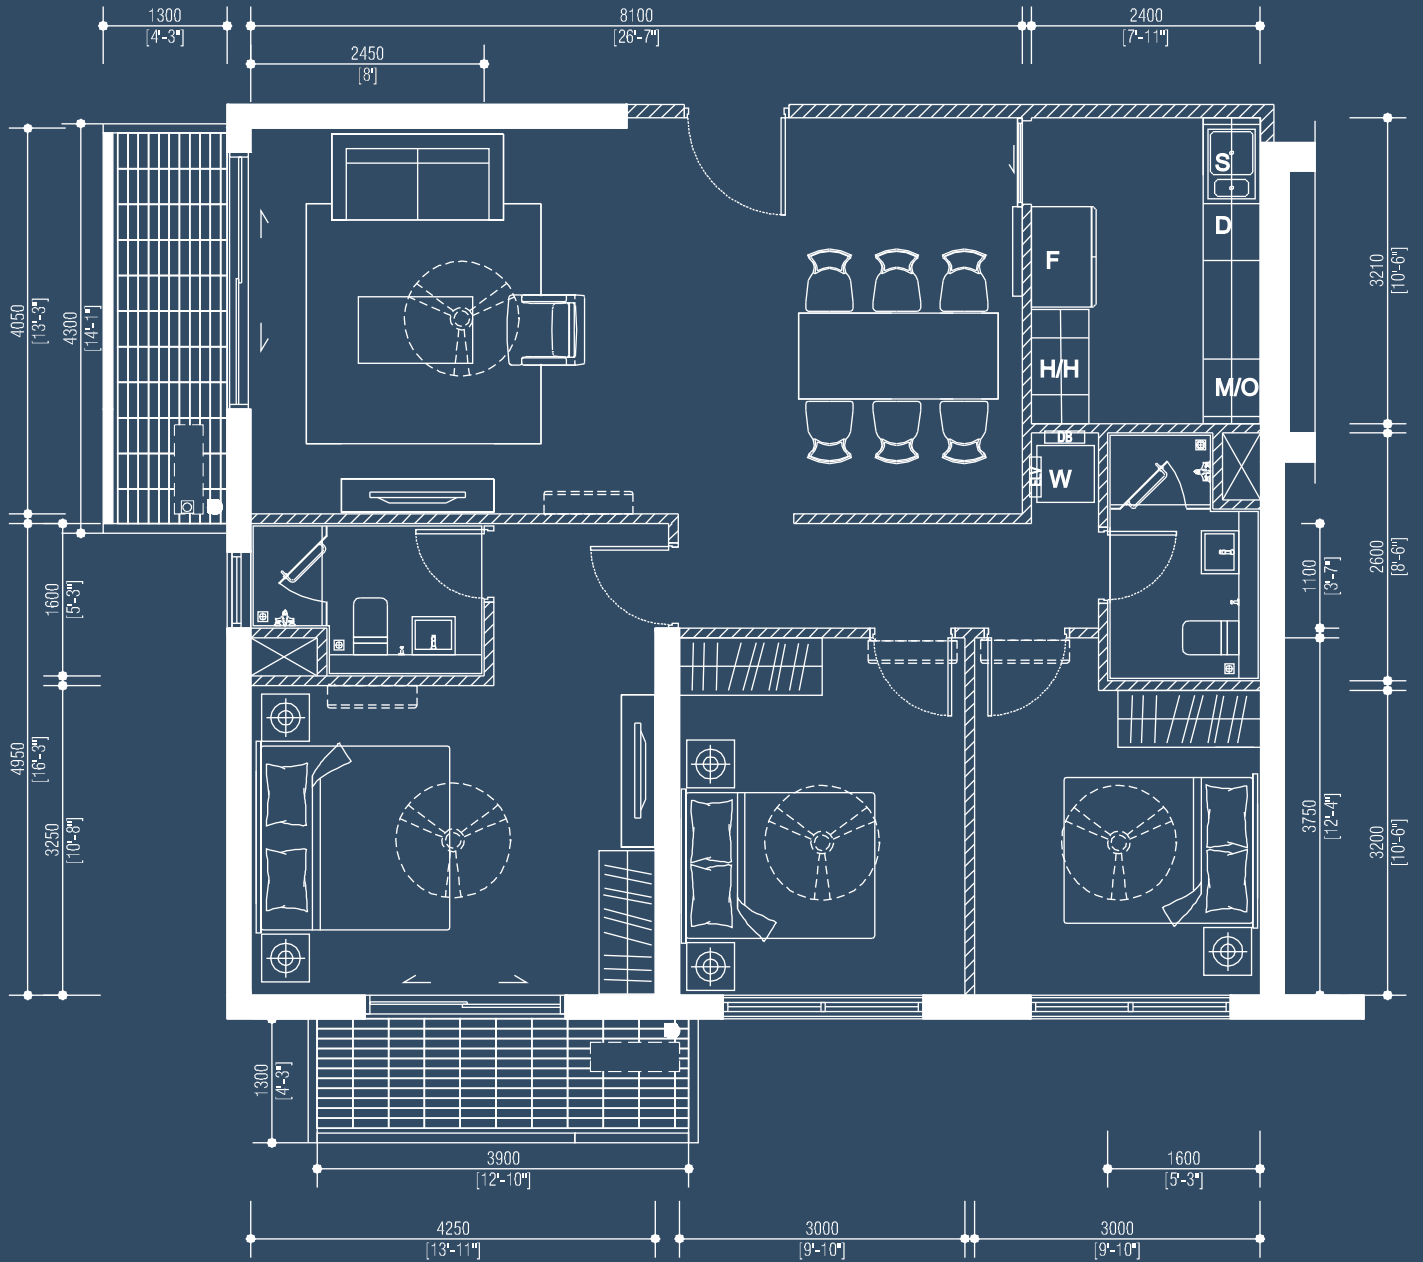

MARINA
SQUARE
UPTOWN
COLOMBO

3R

3 BR | Level 5 - 31
Tower B, C

MARINA
SQUARE
UPTOWN
COLOMBO

3 R

TOTAL AREA 1197 SQ.FT / 111.2 SQ.M

3 BEDROOM

LEVEL 5 - 31 (TOWER B, C)

This presentation contains purely conceptual illustrations of the end product, which may vary in design, style, colour, material or layout from the depictions contained herein. Stated floor areas are approximate measurements only, subject to final survey. The Developer reserves the right to modify any part or parts of the building prior to completion. Nothing herein contained nor anything omitted here from may be construed as being material representation resulting in a legal liability to the Developer in any manner whatsoever. The depiction of furnishings are for reference only.